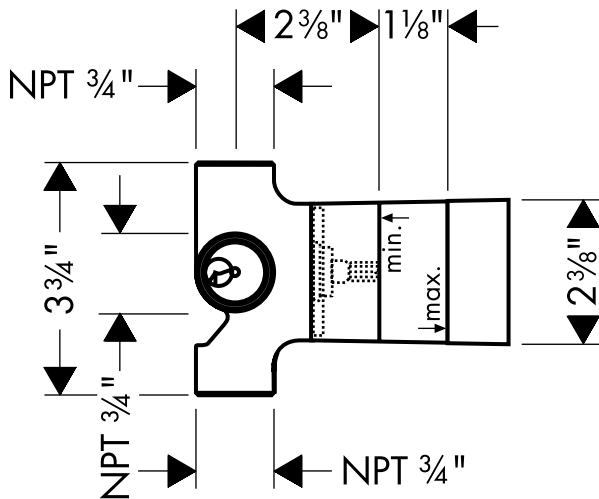

Product Features

- Four ports – one inlet, three outlets
- Controls three functions
- Functions may be used individually or any two simultaneously
- Ceramic cartridge
- 3/4" NPT female inlet and outlets
- No off position – volume control required

Code Compliance

This unit meets or exceeds the following (when installed with trim kit):

- ASME A112.18.1
- CSA B125.1
- Listed by IAPMO

Required Accessories

Quattro trim kit – many styles available

Optional Accessories

1 1/2" Extension (deep rough-in) kit

96370000

The measurements shown are for reference only.

Products and specifications shown are subject to change without notice.

Specification sheet revised 2/2010